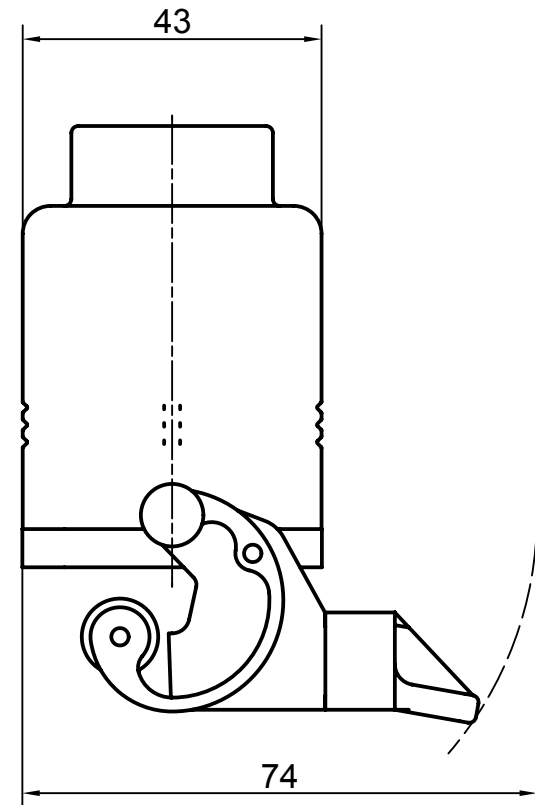

Diritti riservati

All rights reserved

Date 14.12.2006	CMV 03 LG	Scale	
Sign.	hood top entry with 1 lev. PG16 ins.	1:1	