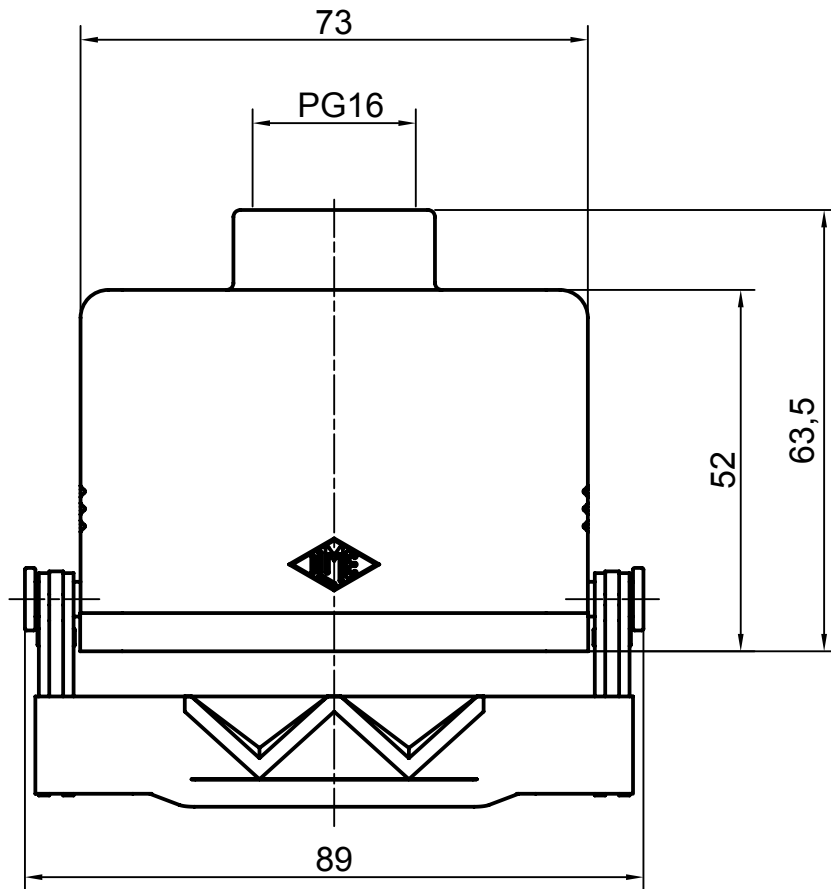

Diritti riservati

All rights reserved

Date 14.12.2006	CMV 03 LG	Scale	
Sign.	hood top entry with 1 lev. PG16 ins.	1:1	